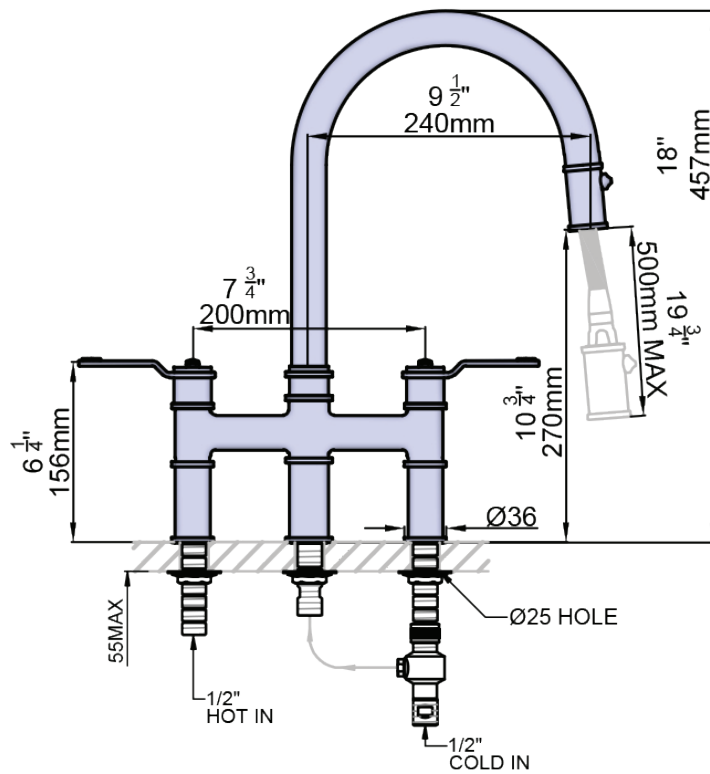

+44 (0) 1708 526 361

www.perrinandrowe.co.uk

A DISTINCTIVE MEMBER OF THE HOUSE OF ROHL